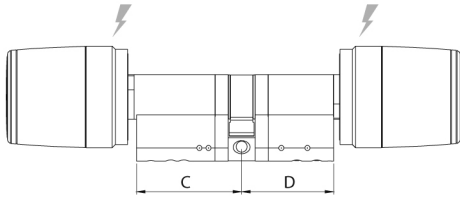

## DIMENSIONS

Electronic knob dimensions:

- External diameter from 36 to 39 mm
- Length: 46mm