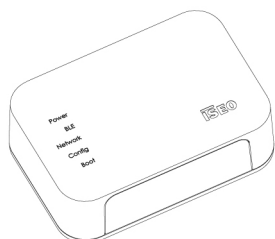

Smart Gateway

WIFI

Version WiFi

IT ALLOWS YOU TO MANAGE YOUR ARGO SYSTEM FROM REMOTE WITHOUT CABLED IP CONNECTIONS

Control the system remotely

With Smart Gateway, the ARGO system by ISEO can be controlled remotely, in residential but also in 'light' commercial environments, such as shops, small offices, B&Bs, where the new smart devices generation for door locks it can simplify your daily life and make logistics easier.

Connection security

The Argo 3.0 system guarantees a secure connection thanks to Bluetooth Smart 5.0 and end-to-end encryption, which manages communication without an intermediate server.

Product features

- "Desktop" format with the possibility of wall mounting
- Data conversion (WIFI or Ethernet) to Bluetooth®

DIMENSIONS

- Width: 125mm
- Depth: 40mm
- Height: 85mm

MATERIAL

 Technopolymer

COLOUR

 White

cod. **5E075524**

COMMUNICATION INTERFACE

- Conversion from WIFI data to Bluetooth®
- Dual Band WIFI at 2.4 GHz and 5 GHz
- USB type C

Technical features

FIRMWARE

ARGO

- Desktop
- Wall mounted

POWER UNIT

Powered by USB C +5VDC input power 2A (10W). Power supply not included (accessory to order separately).