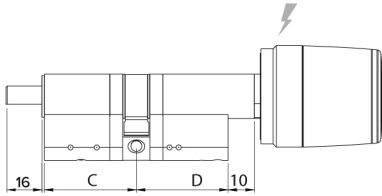

## DIMENSIONS

Electronic knob dimensions:

- External diameter from 36 to 39 mm
- Length: 46mm