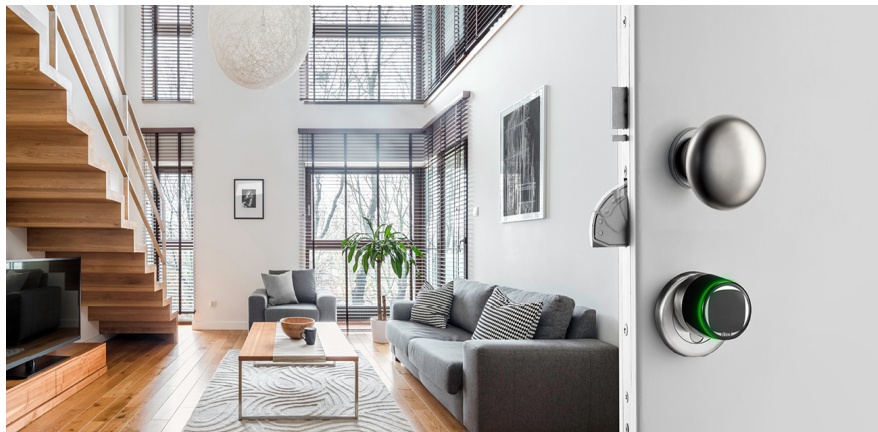

MODULAR CYLINDER FOR ARMORED DOORS WITH EXTERNAL ELECTRONIC RFID/BLUETOOTH® KNOB (FREE ROTATION), COMPATIBLE WITH CYLINDERS ESCUTCHEON, EXTENSION PLUG AND PRE-ARRANGED FOR INTERNAL KNOB SHAFT D 8X16 MM