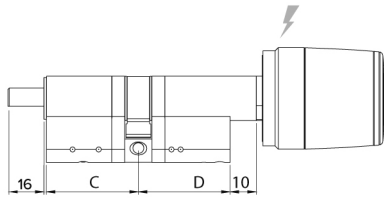

## DIMENSIONS

Electronic knob dimensions:

- External diameter from 36 to 39 mm
- Length: 46mm