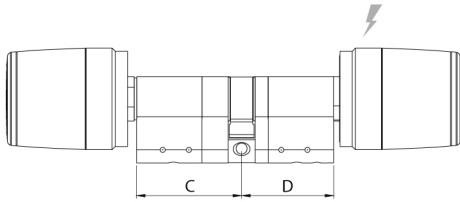

**PANIC VERSION FOR PANIC LOCK**

Freely rotating with cam returning in vertical position

**REMOVABLE EXTERNAL KNOB**

Removable knob (Heavy Duty characteristics)

**DIMENSIONS**

Electronic knob dimensions:

- External diameter from 36 to 39 mm
- Length: 46mm

“Premium” mechanical knob dimensions:

- External diameter from 36 to 39 mm
- Length: 46mm

**FINISH**

-  Stainless
-  Polished chrome
-  Polished brass

**COLOUR**

-  Black
-  White
-  Metal grey

cod. #libra-x-2