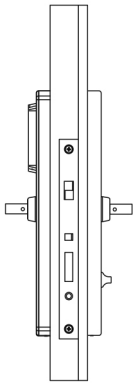

## DIMENSIONS

- Plate width: 38 mm
- Plate length: 294 mm
- Plate thickness: 17 mm