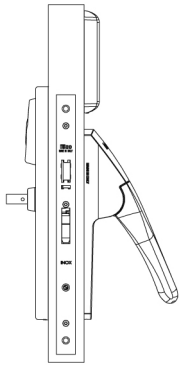

## DIMENSIONS

- Plate width: 38 mm;
- Plate length: 294 mm;
- Plate thickness: 17 mm;