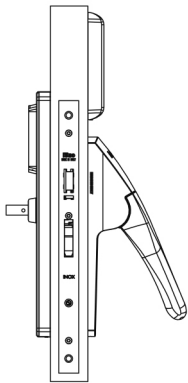

## DIMENSIONS

- Plate width: 38 mm
- Plate length: 294 mm
- Plate thickness: 17 mm