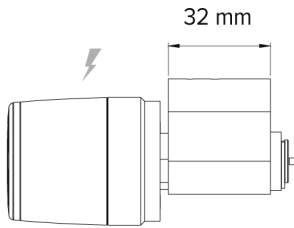

## DIMENSIONS

Electronic knob dimensions:

- External diameter from 36 to 39 mm
- Length: 46mm