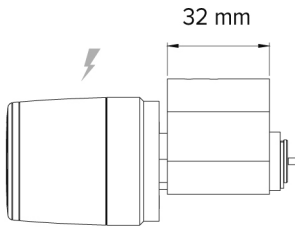

## DIMENSIONS

Electronic knob dimensions:

- External diameter from 36 to 39 mm
- Length: 46mm