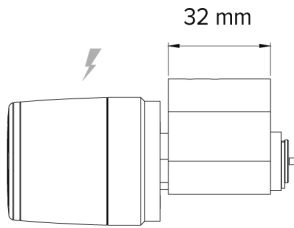

Product options

HEAVY DUTY LIBRA KNOB

Version with drilling protection on the opening mechanism. IP rating IP66.

DIMENSIONS

Electronic knob dimensions:

- External diameter from 36 to 39 mm
- Length: 46mm

FINISH