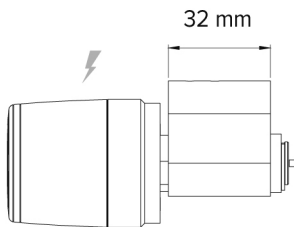

Product options

HEAVY DUTY LIBRA KNOB

Version with drilling protection on the opening mechanism. IP rating IP66.

DIMENSIONS

Electronic knob dimensions:

- External diameter from 36 to 39 mm
- Length: 46mm

FINISH