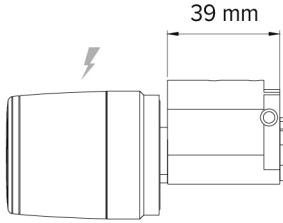

## DIMENSIONS

Electronic knob dimensions:

- External diameter from 36 to 39 mm
- Length: 46mm