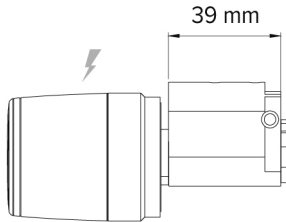

## DIMENSIONS

Electronic knob dimensions:

- External diameter from 36 to 39 mm
- Length: 46mm