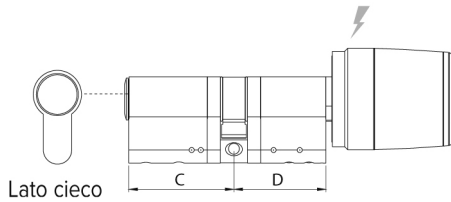

Product options

HEAVY DUTY LIBRA KNOB

Version with drilling protection on the opening mechanism. IP rating IP66.

REMOVABLE EXTERNAL KNOB

Removable knob (Heavy Duty characteristics)

PANIC VERSION FOR PANIC LOCK

Freely rotating with cam returning in vertical position

DIMENSIONS

Electronic knob dimensions:

- External diameter from 36 to 39 mm
- Length: 46mm

FINISH

- Stainless
- Polished chrome
- Polished brass

COLOUR