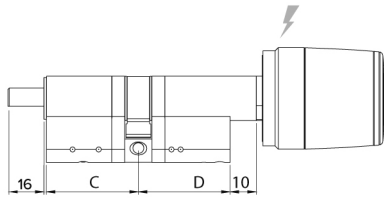

Product options

HEAVY DUTY LIBRA KNOB

Version with drilling protection on the opening mechanism. IP rating IP66.

Libra LE60 Smart Removable reader and Extension plug 16 mm

DIMENSIONS

Electronic knob dimensions: