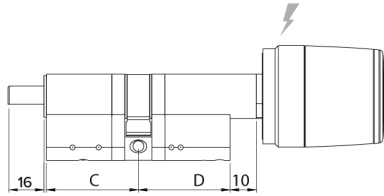

Product options

HEAVY DUTY LIBRA KNOB

Version with drilling protection on the opening mechanism. IP rating IP66.

Libra LE60 Smart Removable reader and Extension plug 16 mm

DIMENSIONS

Electronic knob dimensions: